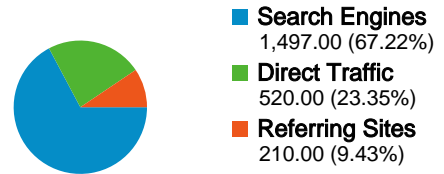

1,779 people visited this site

2,227 Visits

1,779 Absolute Unique Visitors

6,364 Pageviews

2.86 Average Pageviews

00:02:06 Time on Site

71.62% Bounce Rate

74.18% New Visits

Technical Profile

Browser	Visits	% visits
Internet Explorer	760	34.13%
Firefox	647	29.05%
Chrome	442	19.85%
Safari	307	13.79%
Opera	23	1.03%

All traffic sources sent a total of 2,227 visits

-  **23.35%** Direct Traffic
-  **9.43%** Referring Sites
-  **67.22%** Search Engines

2,227 visits came from 85 countries/territories

Site Usage

Country/Territory	Visits	Pages/Visit	Avg. Time on Site	% New Visits	Bounce Rate
Visits 2,227 % of Site Total: 100.00%	Pages/Visit 2.86 Site Avg: 2.86 (0.00%)	Avg. Time on Site 00:02:06 Site Avg: 00:02:06 (0.00%)	% New Visits 74.36% Site Avg: 74.18% (0.24%)	Bounce Rate 71.62% Site Avg: 71.62% (0.00%)	
United States	1,299	3.35	00:02:15	69.36%	70.82%
Canada	127	2.37	00:01:09	82.68%	67.72%
United Kingdom	110	1.51	00:01:37	90.91%	78.18%
Switzerland	45	2.16	00:01:37	31.11%	75.56%
India	44	1.73	00:00:32	93.18%	79.55%
Russia	40	1.02	00:00:01	97.50%	97.50%
Germany	37	3.27	00:04:07	48.65%	59.46%
France	35	1.89	00:01:09	40.00%	80.00%
Australia	31	1.58	00:00:30	90.32%	80.65%