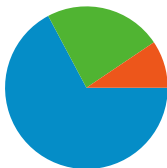

Traffic Sources Overview

- **Search Engines**
  1,497.00 (67.22%)
- **Direct Traffic**
  520.00 (23.35%)
- **Referring Sites**
  210.00 (9.43%)

Content Overview

Pages	Pageviews	% Pageviews
/do/view/CTSpedia	420	6.60%
/do/view/CTSpedia/WebHome	224	3.52%
/do/view/CTSpedia/StatGraphH	163	2.56%
/do/view/CTSpedia/StudyIncide	144	2.26%
/do/view/CTSpedia/SuccessSto	130	2.04%