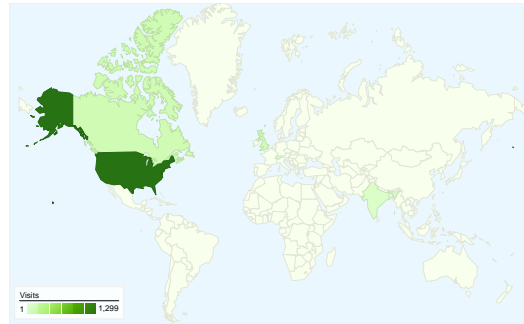

Site Usage

2,227 Visits

71.62% Bounce Rate

6,364 Pageviews

00:02:06 Avg. Time on Site

2.86 Pages/Visit

74.18% % New Visits

Visitors Overview

Visitors
1,779

Map Overlay

Traffic Sources Overview

- **Search Engines**
1,497.00 (67.22%)
- **Direct Traffic**
520.00 (23.35%)
- **Referring Sites**
210.00 (9.43%)

Content Overview

Pages	Pageviews	% Pageviews
/do/view/CTSpedia	420	6.60%
/do/view/CTSpedia/WebHome	224	3.52%
/do/view/CTSpedia/StatGraphH	163	2.56%
/do/view/CTSpedia/StudyIncide	144	2.26%
/do/view/CTSpedia/SuccessSto	130	2.04%

1,779 people visited this site

2,227 Visits

1,779 Absolute Unique Visitors

6,364 Pageviews

2.86 Average Pageviews

00:02:06 Time on Site

71.62% Bounce Rate

74.18% New Visits

2,227 visits came from 85 countries/territories

Site Usage

Country/Territory	Visits	Pages/Visit	Avg. Time on Site	% New Visits	Bounce Rate
Visits 2,227 % of Site Total: 100.00%	Pages/Visit 2.86 Site Avg: 2.86 (0.00%)	Avg. Time on Site 00:02:06 Site Avg: 00:02:06 (0.00%)	% New Visits 74.36% Site Avg: 74.18% (0.24%)	Bounce Rate 71.62% Site Avg: 71.62% (0.00%)	
United States	1,299	3.35	00:02:15	69.36%	70.82%
Canada	127	2.37	00:01:09	82.68%	67.72%
United Kingdom	110	1.51	00:01:37	90.91%	78.18%
Switzerland	45	2.16	00:01:37	31.11%	75.56%
India	44	1.73	00:00:32	93.18%	79.55%
Russia	40	1.02	00:00:01	97.50%	97.50%
Germany	37	3.27	00:04:07	48.65%	59.46%
France	35	1.89	00:01:09	40.00%	80.00%
Australia	31	1.58	00:00:30	90.32%	80.65%