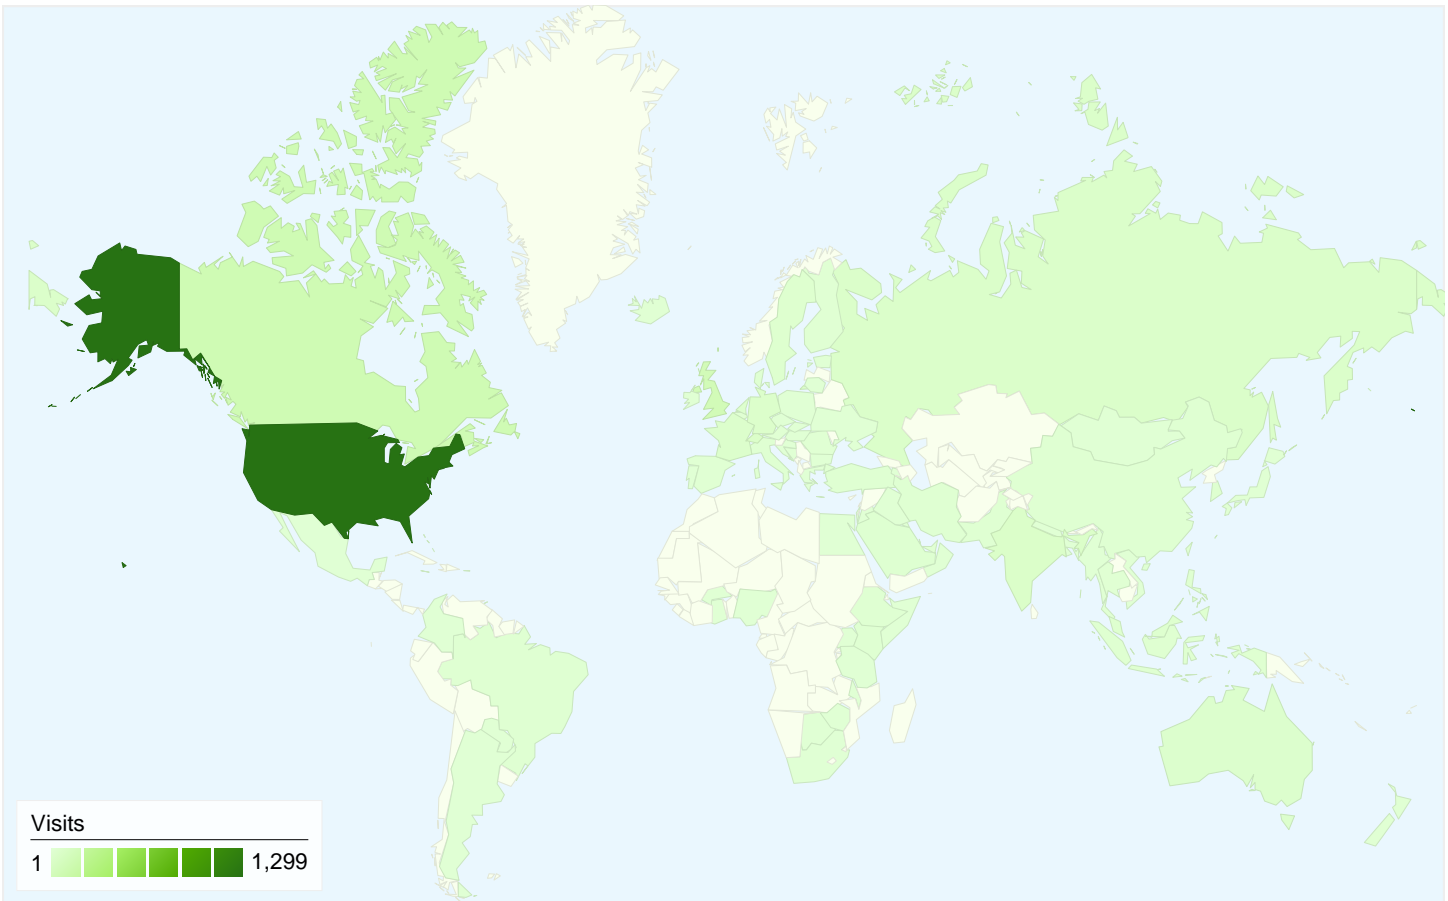

Visitors
1,779

Map Overlay

Traffic Sources Overview

- **Search Engines**
1,497.00 (67.22%)
- **Direct Traffic**
520.00 (23.35%)
- **Referring Sites**
210.00 (9.43%)

Content Overview

Pages	Pageviews	% Pageviews
/do/view/CTSpedia	420	6.60%
/do/view/CTSpedia/WebHome	224	3.52%
/do/view/CTSpedia/StatGraphH	163	2.56%
/do/view/CTSpedia/StudyIncide	144	2.26%
/do/view/CTSpedia/SuccessSto	130	2.04%

1,779 people visited this site

2,227 Visits

1,779 Absolute Unique Visitors

6,364 Pageviews

2.86 Average Pageviews

00:02:06 Time on Site

71.62% Bounce Rate

74.18% New Visits

Technical Profile

Browser	Visits	% visits
Internet Explorer	760	34.13%
Firefox	647	29.05%
Chrome	442	19.85%
Safari	307	13.79%
Opera	23	1.03%

All traffic sources sent a total of 2,227 visits

-  **23.35%** Direct Traffic
-  **9.43%** Referring Sites
-  **67.22%** Search Engines

2,227 visits came from 85 countries/territories

Site Usage

Country/Territory	Visits	Pages/Visit	Avg. Time on Site	% New Visits	Bounce Rate
Visits 2,227 % of Site Total: 100.00%	Pages/Visit 2.86 Site Avg: 2.86 (0.00%)	Avg. Time on Site 00:02:06 Site Avg: 00:02:06 (0.00%)	% New Visits 74.36% Site Avg: 74.18% (0.24%)	Bounce Rate 71.62% Site Avg: 71.62% (0.00%)	
United States	1,299	3.35	00:02:15	69.36%	70.82%
Canada	127	2.37	00:01:09	82.68%	67.72%
United Kingdom	110	1.51	00:01:37	90.91%	78.18%
Switzerland	45	2.16	00:01:37	31.11%	75.56%
India	44	1.73	00:00:32	93.18%	79.55%
Russia	40	1.02	00:00:01	97.50%	97.50%
Germany	37	3.27	00:04:07	48.65%	59.46%
France	35	1.89	00:01:09	40.00%	80.00%
Australia	31	1.58	00:00:30	90.32%	80.65%