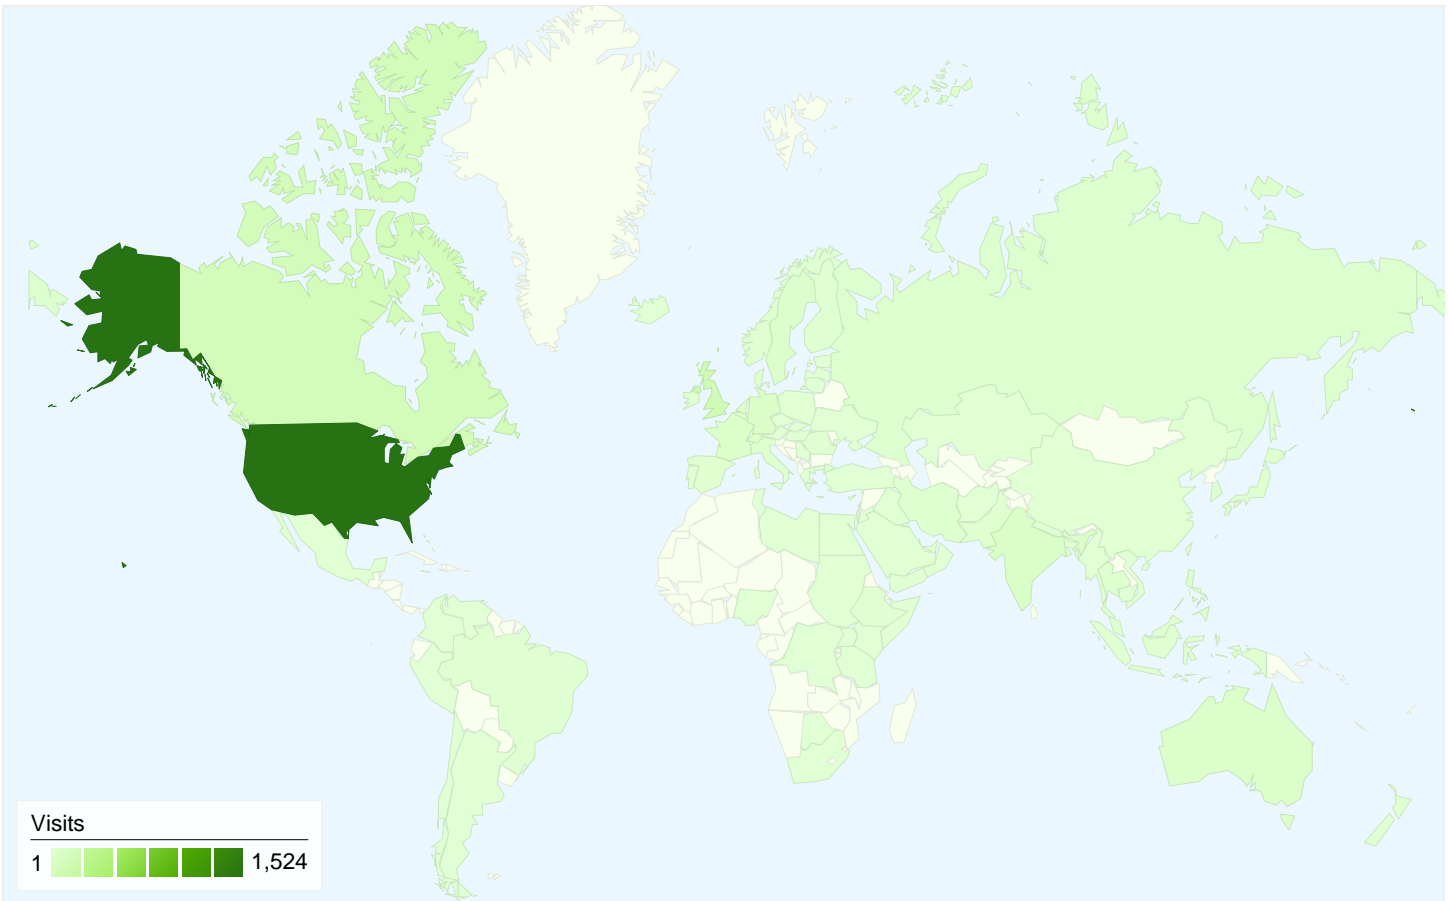

Visitors
2,117

Map Overlay

Traffic Sources Overview

- **Search Engines**
1,733.00 (65.40%)
- **Direct Traffic**
597.00 (22.53%)
- **Referring Sites**
320.00 (12.08%)

Content Overview

Pages	Pageviews	% Pageviews
/do/view/CTSpedia	552	4.44%
/do/view/CTSpedia/WebHome	436	3.50%
/do/view/CTSpedia/StatGraphH	416	3.34%
/do/view/CTSpedia/References	368	2.96%
/do/view/CTSpedia/StudyIncide	209	1.68%

2,117 people visited this site

2,650 Visits

2,117 Absolute Unique Visitors

12,444 Pageviews

4.70 Average Pageviews

00:03:24 Time on Site

70.23% Bounce Rate

75.21% New Visits

Technical Profile

Browser	Visits	% visits
Internet Explorer	944	35.62%
Firefox	804	30.34%
Chrome	543	20.49%
Safari	286	10.79%
Opera	25	0.94%

All traffic sources sent a total of 2,650 visits

-  **22.53%** Direct Traffic
-  **12.08%** Referring Sites
-  **65.40%** Search Engines

2,650 visits came from 92 countries/territories

Site Usage

Country/Territory	Visits	Pages/Visit	Avg. Time on Site	% New Visits	Bounce Rate
United States	1,524	6.54	00:04:39	70.60%	65.75%
United Kingdom	139	1.93	00:01:29	82.01%	82.73%
Canada	119	1.76	00:01:44	84.87%	73.95%
India	57	1.53	00:01:29	82.46%	75.44%
Germany	51	6.06	00:04:02	72.55%	60.78%
France	49	2.18	00:01:03	38.78%	85.71%
Switzerland	44	5.27	00:06:26	56.82%	59.09%
Australia	42	2.12	00:01:39	88.10%	80.95%
Sweden	41	1.61	00:01:36	75.61%	70.73%