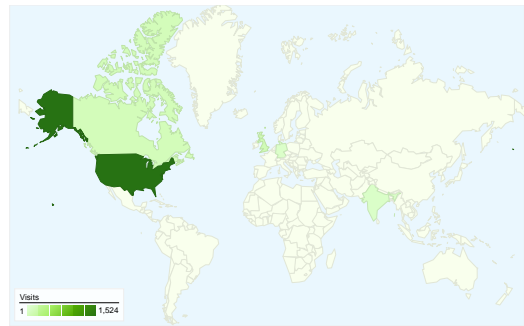

Site Usage

2,650 Visits

70.23% Bounce Rate

12,444 Pageviews

00:03:24 Avg. Time on Site

4.70 Pages/Visit

75.21% % New Visits

Visitors Overview

Visitors
2,117

Map Overlay

Traffic Sources Overview

- **Search Engines**
1,733.00 (65.40%)
- **Direct Traffic**
597.00 (22.53%)
- **Referring Sites**
320.00 (12.08%)

Content Overview

Pages	Pageviews	% Pageviews
/do/view/CTSpedia	552	4.44%
/do/view/CTSpedia/WebHome	436	3.50%
/do/view/CTSpedia/StatGraphH	416	3.34%
/do/view/CTSpedia/References	368	2.96%
/do/view/CTSpedia/StudyIncide	209	1.68%

2,117 people visited this site

2,650 Visits

2,117 Absolute Unique Visitors

12,444 Pageviews

4.70 Average Pageviews

00:03:24 Time on Site

70.23% Bounce Rate

75.21% New Visits

2,650 visits came from 92 countries/territories

Site Usage

Country/Territory	Visits	Pages/Visit	Avg. Time on Site	% New Visits	Bounce Rate
United States	1,524	6.54	00:04:39	70.60%	65.75%
United Kingdom	139	1.93	00:01:29	82.01%	82.73%
Canada	119	1.76	00:01:44	84.87%	73.95%
India	57	1.53	00:01:29	82.46%	75.44%
Germany	51	6.06	00:04:02	72.55%	60.78%
France	49	2.18	00:01:03	38.78%	85.71%
Switzerland	44	5.27	00:06:26	56.82%	59.09%
Australia	42	2.12	00:01:39	88.10%	80.95%
Sweden	41	1.61	00:01:36	75.61%	70.73%