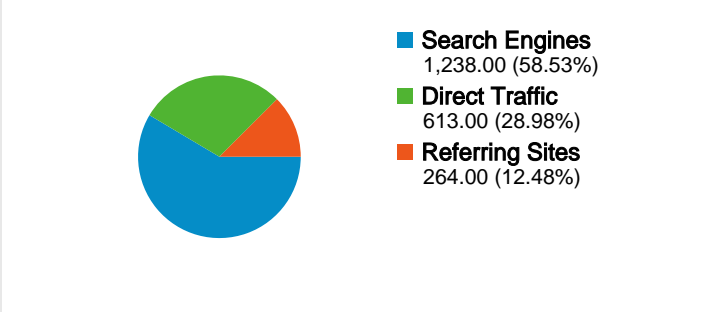

Traffic Sources Overview

Content Overview

Pages	Pageviews	% Pageviews
/do/view/CTSpedia	467	4.97%
/do/view/CTSpedia/WebHome	333	3.55%
/do/view/CTSpedia/NewWebHo	281	2.99%
/do/view/CTSpedia/StatisticalTo	229	2.44%
/do/view/CTSpedia/StatGraphH	203	2.16%