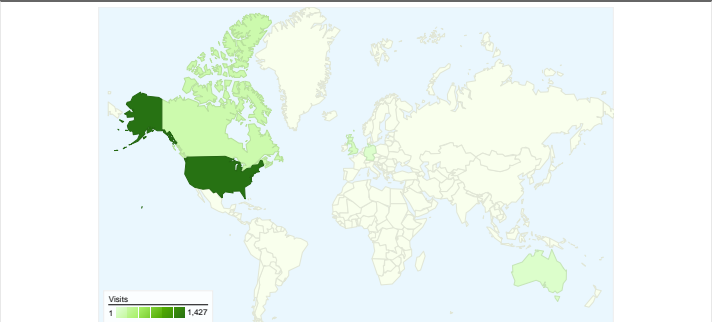

Map Overlay