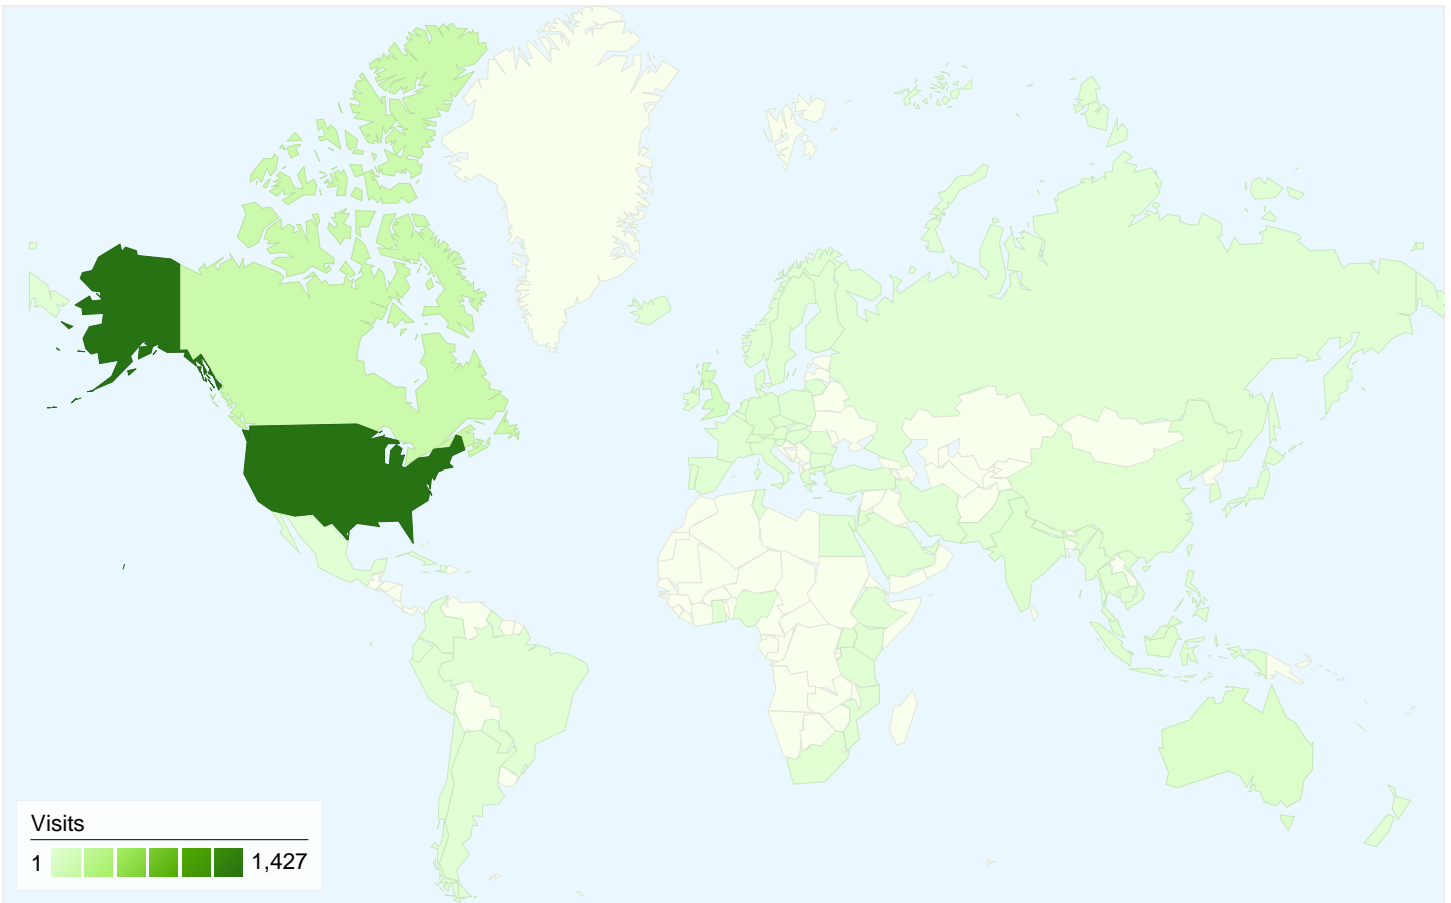

## 1,511 people visited this site

**2,115** Visits

**1,511** Absolute Unique Visitors

**9,393** Pageviews

**4.44** Average Pageviews

**00:03:01** Time on Site

**60.90%** Bounce Rate

**64.82%** New Visits

All traffic sources sent a total of 2,115 visits

-  28.98% Direct Traffic
-  12.48% Referring Sites
-  58.53% Search Engines

- Search Engines  
1,238.00 (58.53%)
- Direct Traffic  
613.00 (28.98%)
- Referring Sites  
264.00 (12.48%)

**2,115 visits came from 82 countries/territories**

Site Usage

Country/Territory	Visits	Pages/Visit	Avg. Time on Site	% New Visits	Bounce Rate
<b>Visits</b> <b>2,115</b> % of Site Total: 100.00%	<b>Pages/Visit</b> <b>4.44</b> Site Avg: 4.44 (0.00%)	<b>Avg. Time on Site</b> <b>00:03:01</b> Site Avg: 00:03:01 (0.00%)	<b>% New Visits</b> <b>64.87%</b> Site Avg: 64.82% (0.07%)	<b>Bounce Rate</b> <b>60.90%</b> Site Avg: 60.90% (0.00%)	
United States	1,427	5.48	00:03:36	57.74%	56.90%
Canada	168	2.13	00:01:11	62.50%	73.21%
United Kingdom	84	2.35	00:02:07	85.71%	63.10%
Australia	41	1.41	00:01:12	97.56%	78.05%
Germany	33	4.52	00:04:19	69.70%	60.61%
Switzerland	25	3.96	00:03:11	52.00%	44.00%
India	24	1.67	00:00:27	95.83%	70.83%
Taiwan	22	1.27	00:01:06	72.73%	81.82%
Malaysia	20	1.75	00:03:16	85.00%	70.00%

Netherlands	<b>19</b>	1.79	00:00:56	94.74%	73.68%
					1 - 10 of 82

**Pages on this site were viewed a total of 9,393 times**

**9,393** Pageviews

**5,790** Unique Views

**60.90%** Bounce Rate