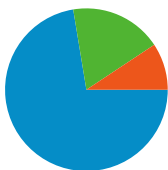

Traffic Sources Overview

- **Search Engines**
  2,542.00 (72.40%)
- **Direct Traffic**
  642.00 (18.29%)
- **Referring Sites**
  327.00 (9.31%)

Content Overview

Pages	Pageviews	% Pageviews
/do/view/CTSpedia	541	4.47%
/do/view/CTSpedia/StatGraphH	412	3.41%
/do/view/CTSpedia/WebHome	398	3.29%
/do/view/CTSpedia/StudyIncide	265	2.19%
/do/view/CTSpedia/RateCumull	166	1.37%