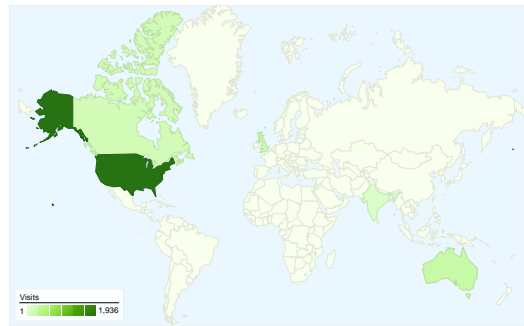

Site Usage

3,511 Visits

69.50% Bounce Rate

12,092 Pageviews

00:02:17 Avg. Time on Site

3.44 Pages/Visit

75.68% % New Visits

Visitors Overview

Visitors
2,834

Map Overlay

Traffic Sources Overview

- **Search Engines**
2,542.00 (72.40%)
- **Direct Traffic**
642.00 (18.29%)
- **Referring Sites**
327.00 (9.31%)

Content Overview

Pages	Pageviews	% Pageviews
/do/view/CTSpedia	541	4.47%
/do/view/CTSpedia/StatGraphH	412	3.41%
/do/view/CTSpedia/WebHome	398	3.29%
/do/view/CTSpedia/StudyIncide	265	2.19%
/do/view/CTSpedia/RateCumull	166	1.37%

2,834 people visited this site

 **3,511** Visits

 **2,834** Absolute Unique Visitors

 **12,092** Pageviews

 **3.44** Average Pageviews

 **00:02:17** Time on Site

 **69.50%** Bounce Rate

 **75.68%** New Visits

3,511 visits came from 104 countries/territories

Site Usage

Country/Territory	Visits	Pages/Visit	Avg. Time on Site	% New Visits	Bounce Rate
Visits 3,511 % of Site Total: 100.00%	Pages/Visit 3.44 Site Avg: 3.44 (0.00%)	Avg. Time on Site 00:02:17 Site Avg: 00:02:17 (0.00%)	% New Visits 75.73% Site Avg: 75.68% (0.08%)	Bounce Rate 69.50% Site Avg: 69.50% (0.00%)	
United States	1,936	4.81	00:03:04	71.95%	65.50%
Australia	264	1.53	00:01:12	82.58%	72.73%
United Kingdom	210	1.96	00:01:21	77.14%	64.76%
Canada	167	1.53	00:00:40	83.23%	81.44%
India	77	1.47	00:00:43	89.61%	77.92%
Germany	60	1.40	00:00:44	41.67%	83.33%
Netherlands	47	1.49	00:00:32	80.85%	82.98%
Taiwan	31	1.61	00:01:11	83.87%	74.19%
South Korea	30	1.30	00:01:07	80.00%	83.33%