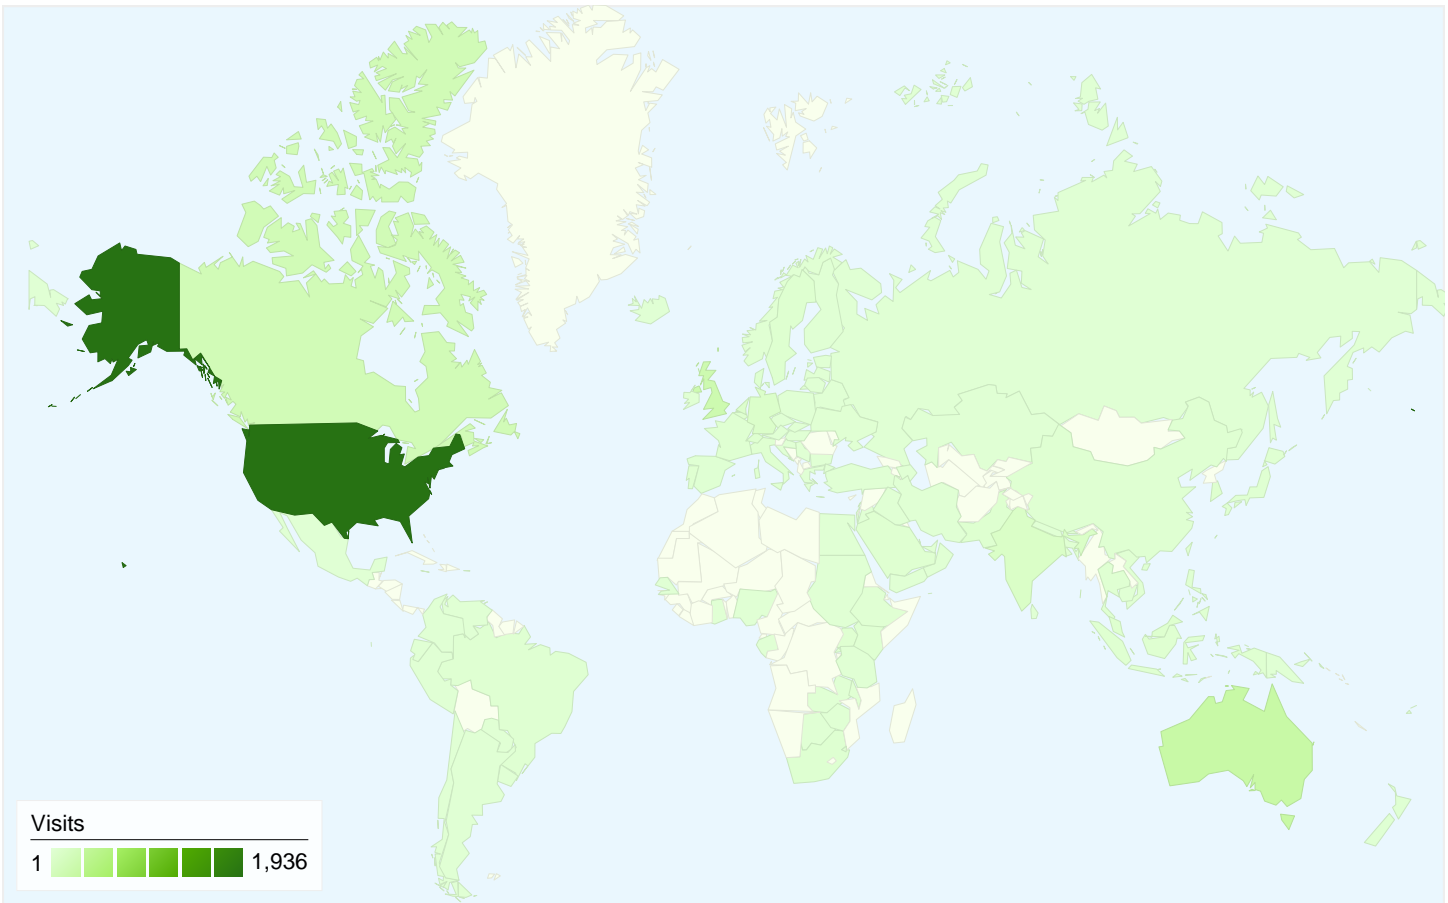

2,834 people visited this site

 **3,511** Visits

 **2,834** Absolute Unique Visitors

 **12,092** Pageviews

 **3.44** Average Pageviews

 **00:02:17** Time on Site

 **69.50%** Bounce Rate

 **75.68%** New Visits

Technical Profile

Browser	Visits	% visits
Internet Explorer	1,239	35.29%
Firefox	988	28.14%
Chrome	767	21.85%
Safari	448	12.76%
Android Browser	27	0.77%

All traffic sources sent a total of 3,511 visits

18.29% Direct Traffic

9.31% Referring Sites

72.40% Search Engines

- Search Engines
2,542.00 (72.40%)
- Direct Traffic
642.00 (18.29%)
- Referring Sites
327.00 (9.31%)

Top Traffic Sources

Sources	Visits	% visits	Keywords	Visits	% visits
google (organic)	2,307	65.71%	(not provided)	579	22.78%
(direct) ((none))	642	18.29%	ctsmedia	62	2.44%
bing (organic)	126	3.59%	study base	53	2.08%
en.wikipedia.org (referral)	69	1.97%	incidence density sampling	33	1.30%
yahoo (organic)	63	1.79%	loss to follow up in cohort	25	0.98%

3,511 visits came from 104 countries/territories

Site Usage

Country/Territory	Visits	Pages/Visit	Avg. Time on Site	% New Visits	Bounce Rate
Visits 3,511 % of Site Total: 100.00%	Pages/Visit 3.44 Site Avg: 3.44 (0.00%)	Avg. Time on Site 00:02:17 Site Avg: 00:02:17 (0.00%)	% New Visits 75.73% Site Avg: 75.68% (0.08%)	Bounce Rate 69.50% Site Avg: 69.50% (0.00%)	
United States	1,936	4.81	00:03:04	71.95%	65.50%
Australia	264	1.53	00:01:12	82.58%	72.73%
United Kingdom	210	1.96	00:01:21	77.14%	64.76%
Canada	167	1.53	00:00:40	83.23%	81.44%
India	77	1.47	00:00:43	89.61%	77.92%
Germany	60	1.40	00:00:44	41.67%	83.33%
Netherlands	47	1.49	00:00:32	80.85%	82.98%
Taiwan	31	1.61	00:01:11	83.87%	74.19%
South Korea	30	1.30	00:01:07	80.00%	83.33%