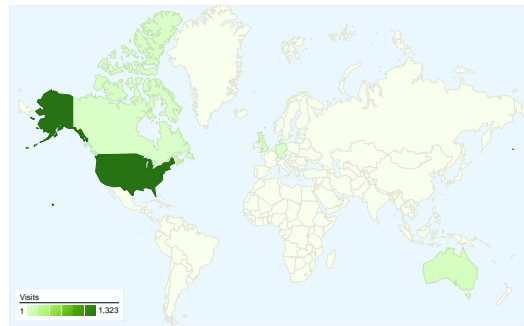

Map Overlay