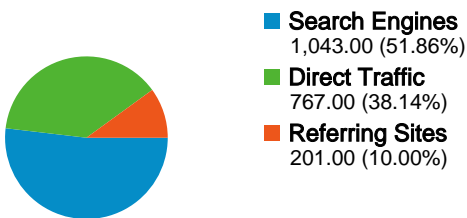

Traffic Sources Overview

Content Overview

Pages	Pageviews	% Pageviews
/do/view/CTSpedia	700	4.68%
/do/view/CTSpedia/WebHome	681	4.55%
/do/view/CTSpedia/StatGraphH	416	2.78%
/do/view/CTSpedia/ResearchTo	279	1.87%
/do/view/CTSpedia/StatToolsH	207	1.38%