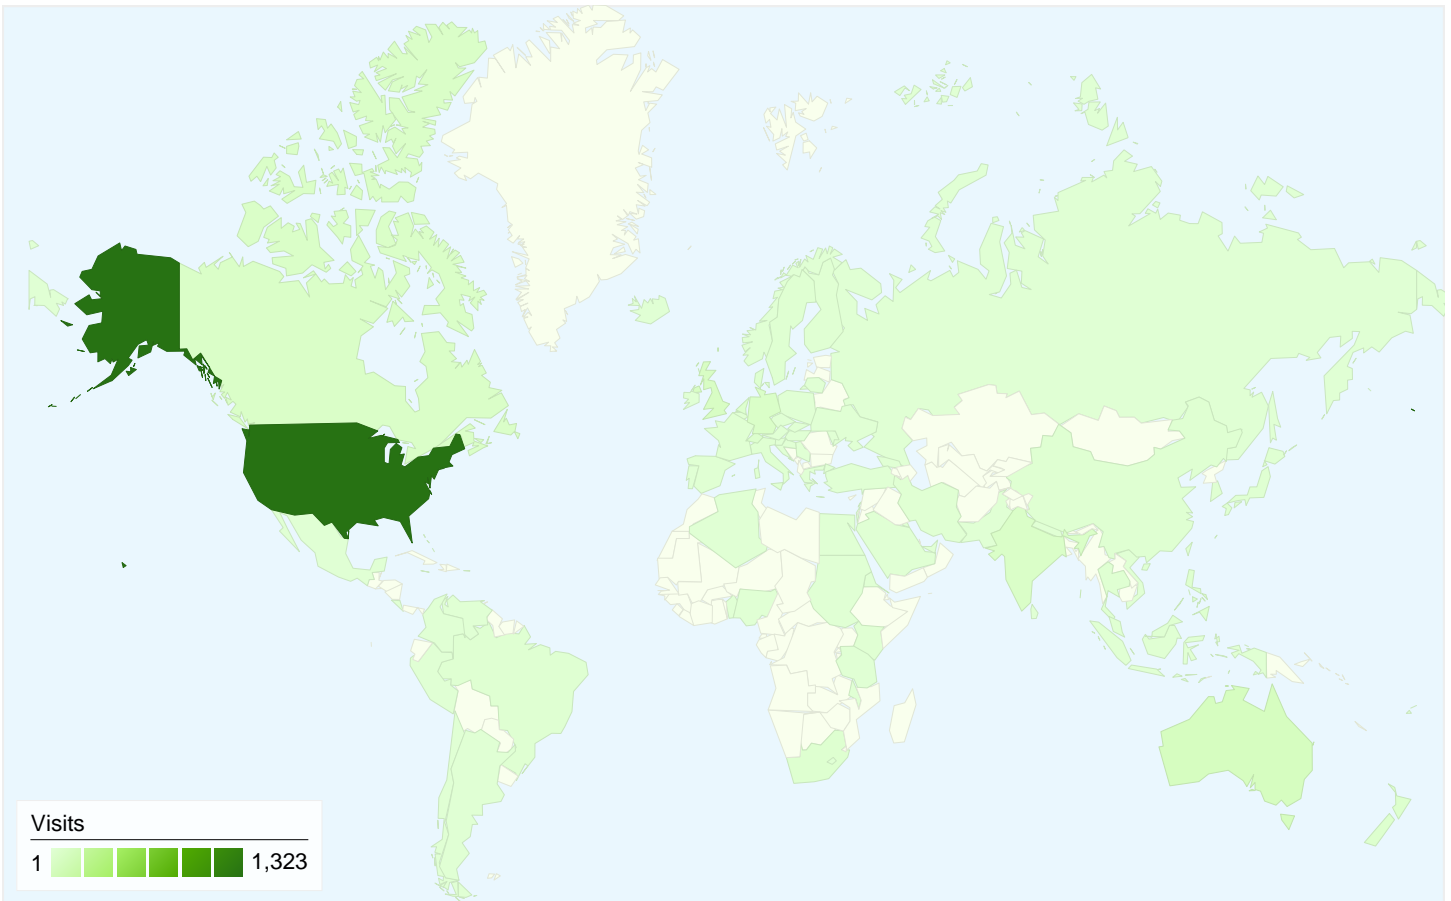

1,397 people visited this site

2,011 Visits

1,397 Absolute Unique Visitors

14,952 Pageviews

7.44 Average Pageviews

00:04:46 Time on Site

58.83% Bounce Rate

62.41% New Visits

All traffic sources sent a total of 2,011 visits

38.14% Direct Traffic

10.00% Referring Sites

51.86% Search Engines

- Search Engines
1,043.00 (51.86%)
- Direct Traffic
767.00 (38.14%)
- Referring Sites
201.00 (10.00%)

2,011 visits came from 82 countries/territories

Site Usage

Country/Territory	Visits	Pages/Visit	Avg. Time on Site	% New Visits	Bounce Rate
United States	1,323	9.96	00:06:13	54.42%	53.89%
Australia	81	1.21	00:00:36	85.19%	82.72%
United Kingdom	67	2.16	00:01:29	92.54%	73.13%
Germany	51	3.67	00:02:03	37.25%	50.98%
Canada	51	1.82	00:00:36	62.75%	68.63%
India	50	3.54	00:01:41	92.00%	74.00%
Switzerland	31	8.52	00:05:22	35.48%	38.71%
Netherlands	28	2.25	00:03:26	78.57%	67.86%
New Zealand	26	1.73	00:02:45	88.46%	65.38%