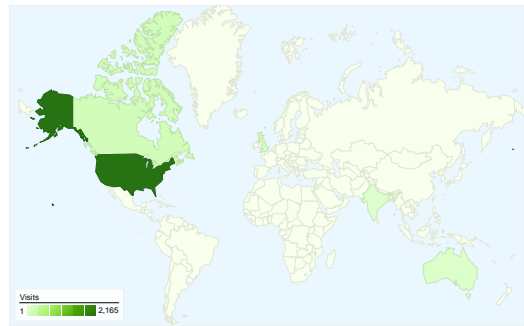

Site Usage

3,274 Visits

66.46% Bounce Rate

14,127 Pageviews

00:03:02 Avg. Time on Site

4.31 Pages/Visit

73.37% % New Visits

Visitors Overview

Visitors
2,598

Map Overlay

Traffic Sources Overview

- **Search Engines**
2,197.00 (67.10%)
- **Direct Traffic**
734.00 (22.42%)
- **Referring Sites**
343.00 (10.48%)

Content Overview

Pages	Pageviews	% Pageviews
/do/view/CTSpedia/WebHome	594	4.20%
/do/view/CTSpedia	571	4.04%
/do/view/CTSpedia/StatGraphH	341	2.41%
/do/view/ReviewsBERD/WebHo	284	2.01%
/do/view/CTSpedia/StudyIncide	272	1.93%

2,598 people visited this site

3,274 Visits

2,598 Absolute Unique Visitors

14,127 Pageviews

4.31 Average Pageviews

00:03:02 Time on Site

66.46% Bounce Rate

73.37% New Visits

3,274 visits came from 94 countries/territories

Site Usage

Country/Territory	Visits	Pages/Visit	Avg. Time on Site	% New Visits	Bounce Rate
Visits 3,274 % of Site Total: 100.00%	Pages/Visit 4.31 Site Avg: 4.31 (0.00%)	Avg. Time on Site 00:03:02 Site Avg: 00:03:02 (0.00%)	% New Visits 73.43% Site Avg: 73.37% (0.08%)	Bounce Rate 66.46% Site Avg: 66.46% (0.00%)	
United States	2,165	5.60	00:03:53	67.90%	61.52%
Canada	173	2.04	00:01:34	84.97%	75.72%
United Kingdom	111	1.46	00:00:38	93.69%	75.68%
Australia	59	1.64	00:00:36	88.14%	81.36%
India	50	2.16	00:01:06	90.00%	80.00%
Sweden	48	1.96	00:03:02	79.17%	77.08%
France	46	3.39	00:03:18	39.13%	71.74%
Germany	44	1.20	00:00:31	70.45%	84.09%
Philippines	33	1.39	00:02:08	84.85%	72.73%