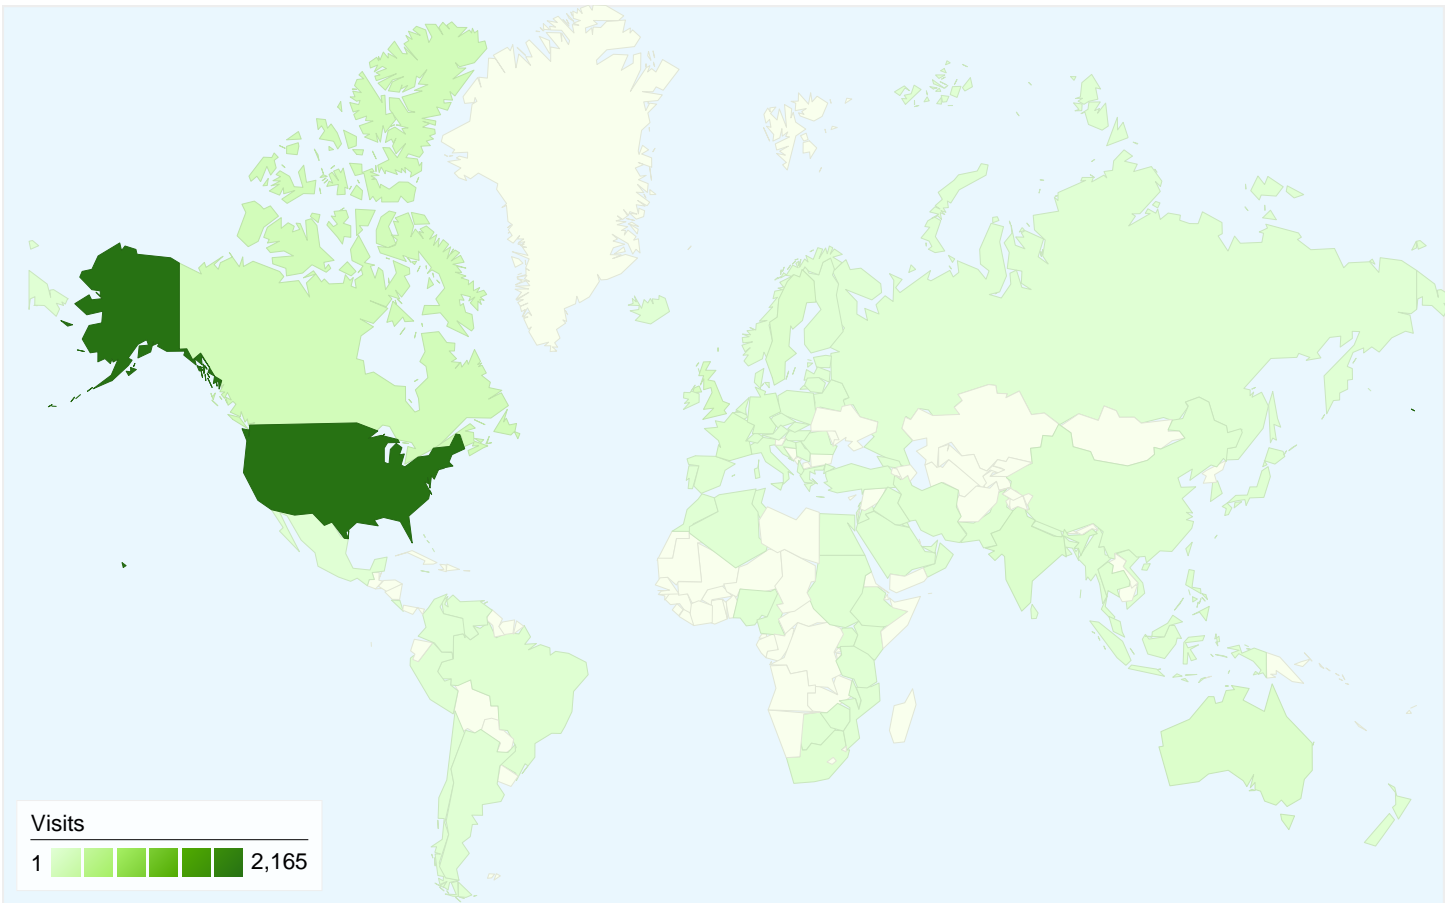

Visitors
2,598

Map Overlay

Traffic Sources Overview

- **Search Engines**
2,197.00 (67.10%)
- **Direct Traffic**
734.00 (22.42%)
- **Referring Sites**
343.00 (10.48%)

Content Overview

Pages	Pageviews	% Pageviews
/do/view/CTSpedia/WebHome	594	4.20%
/do/view/CTSpedia	571	4.04%
/do/view/CTSpedia/StatGraphH	341	2.41%
/do/view/ReviewsBERD/WebHo	284	2.01%
/do/view/CTSpedia/StudyIncide	272	1.93%

2,598 people visited this site

3,274 Visits

2,598 Absolute Unique Visitors

14,127 Pageviews

4.31 Average Pageviews

00:03:02 Time on Site

66.46% Bounce Rate

73.37% New Visits

Technical Profile

Browser	Visits	% visits
Internet Explorer	1,085	33.14%
Firefox	982	29.99%
Chrome	745	22.76%
Safari	361	11.03%
Android Browser	30	0.92%

All traffic sources sent a total of 3,274 visits

-  **22.42%** Direct Traffic
-  **10.48%** Referring Sites
-  **67.10%** Search Engines

3,274 visits came from 94 countries/territories

Site Usage

Country/Territory	Visits	Pages/Visit	Avg. Time on Site	% New Visits	Bounce Rate
Visits 3,274 % of Site Total: 100.00%	Pages/Visit 4.31 Site Avg: 4.31 (0.00%)	Avg. Time on Site 00:03:02 Site Avg: 00:03:02 (0.00%)	% New Visits 73.43% Site Avg: 73.37% (0.08%)	Bounce Rate 66.46% Site Avg: 66.46% (0.00%)	
United States	2,165	5.60	00:03:53	67.90%	61.52%
Canada	173	2.04	00:01:34	84.97%	75.72%
United Kingdom	111	1.46	00:00:38	93.69%	75.68%
Australia	59	1.64	00:00:36	88.14%	81.36%
India	50	2.16	00:01:06	90.00%	80.00%
Sweden	48	1.96	00:03:02	79.17%	77.08%
France	46	3.39	00:03:18	39.13%	71.74%
Germany	44	1.20	00:00:31	70.45%	84.09%
Philippines	33	1.39	00:02:08	84.85%	72.73%