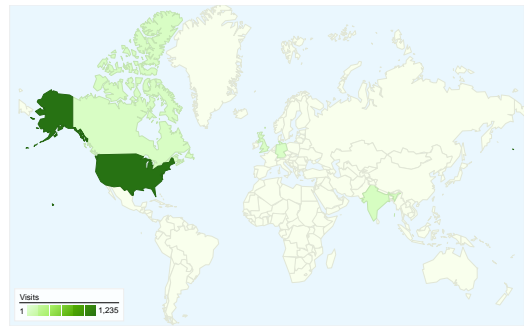

**Site Usage**

**1,837** Visits

**59.28%** Bounce Rate

**10,170** Pageviews

**00:04:06** Avg. Time on Site

**5.54** Pages/Visit

**60.26%** % New Visits

**Visitors Overview**

**Visitors**  
**1,228**

**Map Overlay**

**Traffic Sources Overview**

- **Search Engines**  
979.00 (53.29%)
- **Direct Traffic**  
604.00 (32.88%)
- **Referring Sites**  
254.00 (13.83%)

**Content Overview**

All traffic sources sent a total of 1,837 visits

-  **32.88%** Direct Traffic
-  **13.83%** Referring Sites
-  **53.29%** Search Engines

- **Search Engines**  
979.00 (53.29%)
- **Direct Traffic**  
604.00 (32.88%)
- **Referring Sites**  
254.00 (13.83%)

**1,837 visits came from 78 countries/territories**

Site Usage						
Visits	Pages/Visit	Avg. Time on Site	% New Visits	Bounce Rate		
<b>1,837</b> % of Site Total: 100.00%	<b>5.54</b> Site Avg: 5.54 (0.00%)	<b>00:04:06</b> Site Avg: 00:04:06 (0.00%)	<b>60.37%</b> Site Avg: 60.26% (0.18%)	<b>59.28%</b> Site Avg: 59.28% (0.00%)		
Country/Territory	Visits	Pages/Visit	Avg. Time on Site	% New Visits	Bounce Rate	
United States	<b>1,235</b>	7.02	00:05:01	51.66%	55.06%	
India	<b>71</b>	1.44	00:01:09	50.70%	81.69%	
Canada	<b>61</b>	3.26	00:02:37	73.77%	50.82%	
United Kingdom	<b>53</b>	1.62	00:01:50	94.34%	79.25%	
Germany	<b>52</b>	3.75	00:01:45	53.85%	42.31%	
Switzerland	<b>28</b>	2.89	00:01:05	50.00%	71.43%	
Australia	<b>26</b>	2.85	00:02:17	96.15%	69.23%	
Philippines	<b>22</b>	1.18	00:01:32	95.45%	86.36%	
Netherlands	<b>18</b>	3.44	00:02:10	83.33%	72.22%	