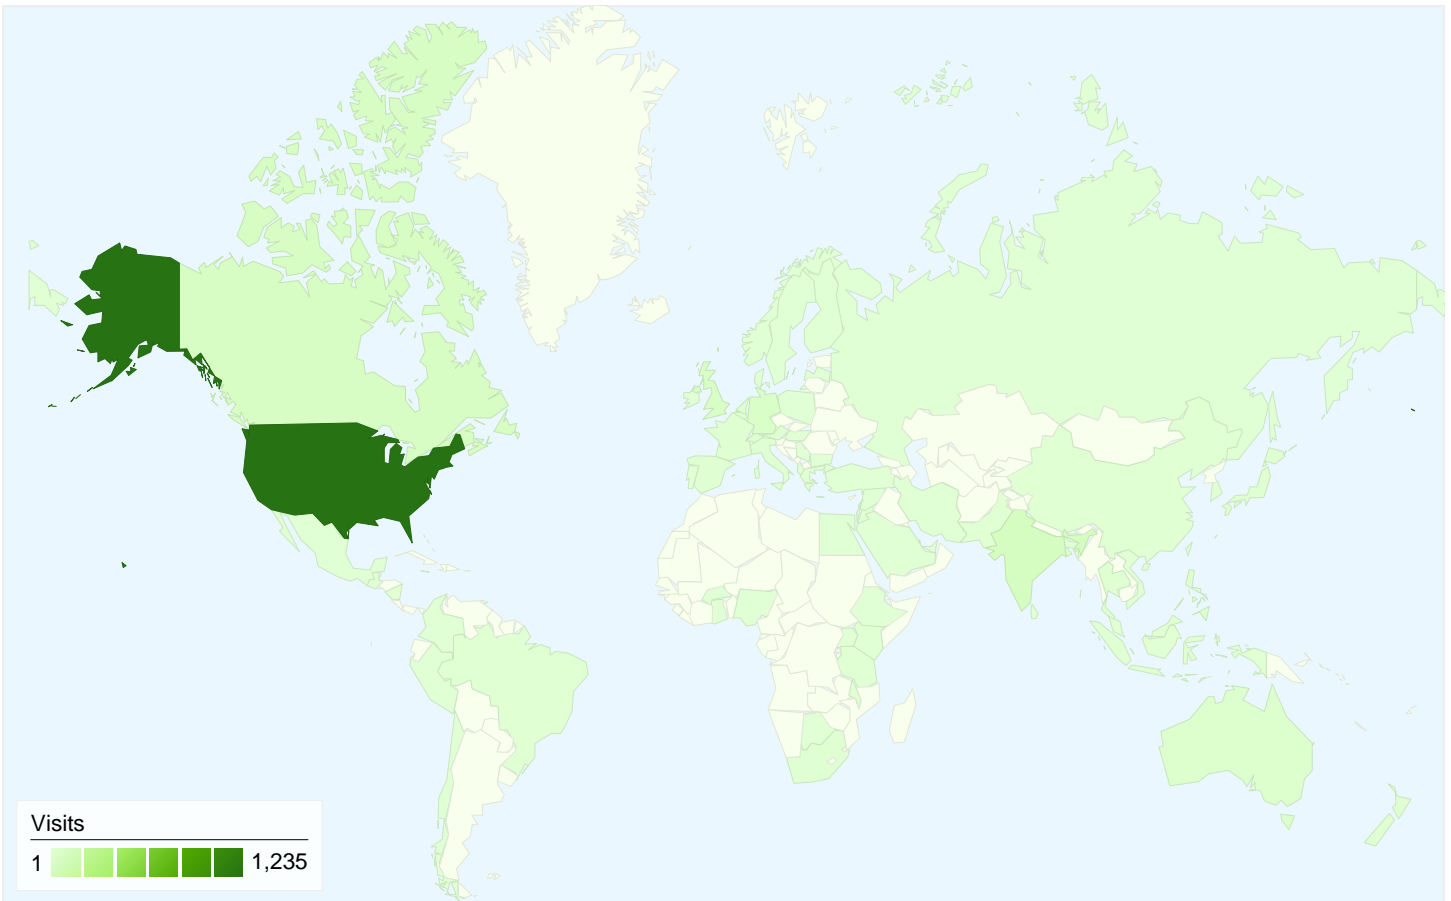

**Visitors**  
**1,228**

**Map Overlay**

**Traffic Sources Overview**

- **Search Engines**  
979.00 (53.29%)
- **Direct Traffic**  
604.00 (32.88%)
- **Referring Sites**  
254.00 (13.83%)

**Content Overview**

## 1,228 people visited this site

 1,837 Visits

 1,228 Absolute Unique Visitors

 10,170 Pageviews

 5.54 Average Pageviews

 00:04:06 Time on Site

 59.28% Bounce Rate

 60.26% New Visits

All traffic sources sent a total of 1,837 visits

-  **32.88%** Direct Traffic
-  **13.83%** Referring Sites
-  **53.29%** Search Engines

- **Search Engines**  
979.00 (53.29%)
- **Direct Traffic**  
604.00 (32.88%)
- **Referring Sites**  
254.00 (13.83%)

**1,837 visits came from 78 countries/territories**

Site Usage						
Visits	Pages/Visit	Avg. Time on Site	% New Visits	Bounce Rate		
<b>1,837</b> % of Site Total: 100.00%	<b>5.54</b> Site Avg: 5.54 (0.00%)	<b>00:04:06</b> Site Avg: 00:04:06 (0.00%)	<b>60.37%</b> Site Avg: 60.26% (0.18%)	<b>59.28%</b> Site Avg: 59.28% (0.00%)		
Country/Territory	Visits	Pages/Visit	Avg. Time on Site	% New Visits	Bounce Rate	
United States	<b>1,235</b>	7.02	00:05:01	51.66%	55.06%	
India	<b>71</b>	1.44	00:01:09	50.70%	81.69%	
Canada	<b>61</b>	3.26	00:02:37	73.77%	50.82%	
United Kingdom	<b>53</b>	1.62	00:01:50	94.34%	79.25%	
Germany	<b>52</b>	3.75	00:01:45	53.85%	42.31%	
Switzerland	<b>28</b>	2.89	00:01:05	50.00%	71.43%	
Australia	<b>26</b>	2.85	00:02:17	96.15%	69.23%	
Philippines	<b>22</b>	1.18	00:01:32	95.45%	86.36%	
Netherlands	<b>18</b>	3.44	00:02:10	83.33%	72.22%	