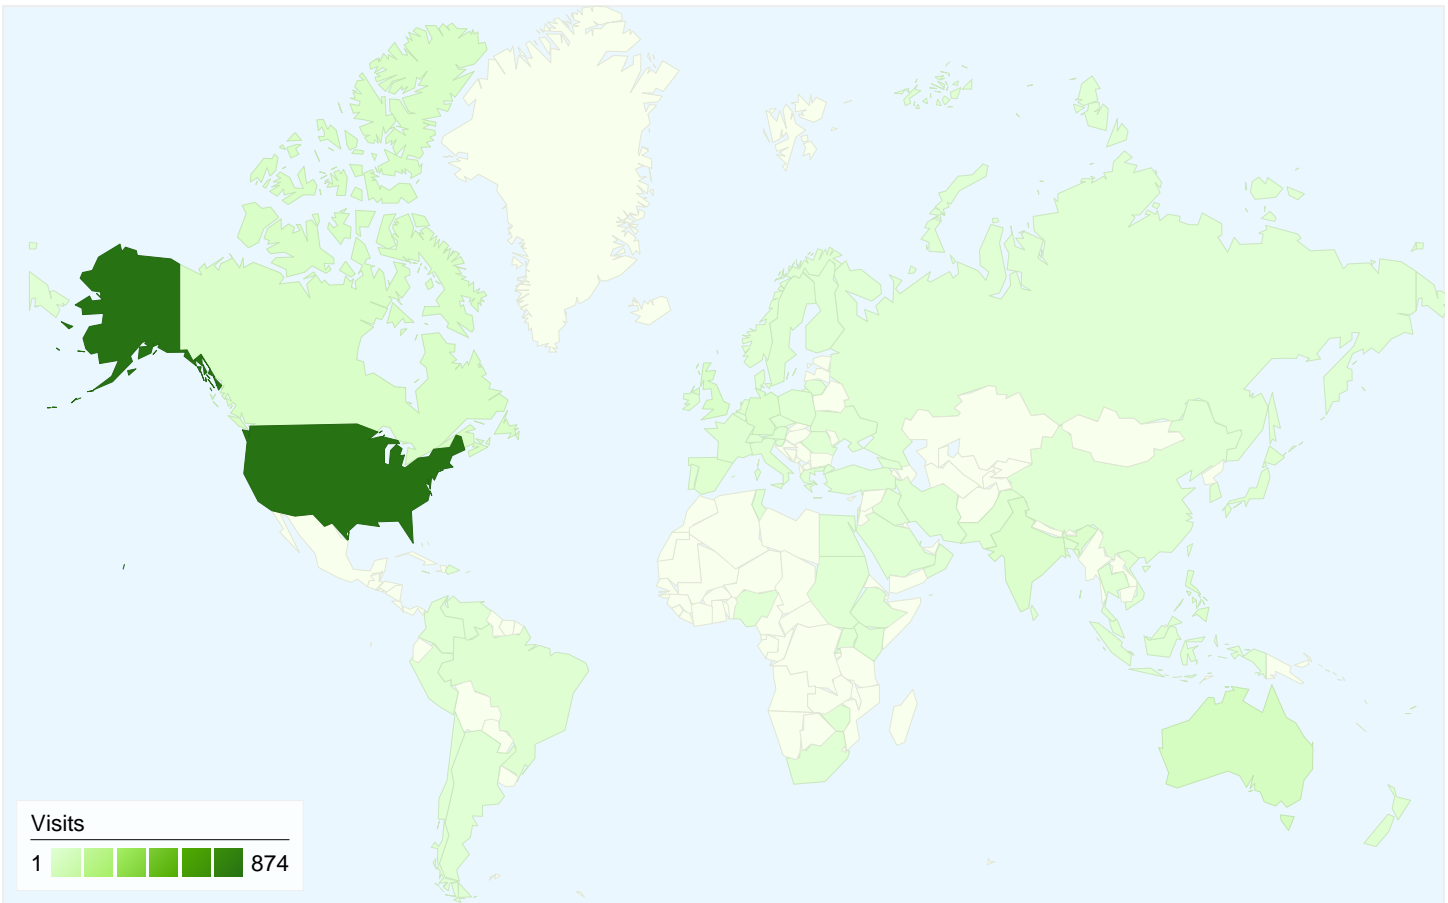

Visitors
835

Map Overlay

Traffic Sources Overview

- **Search Engines**
666.00 (52.24%)
- **Direct Traffic**
448.00 (35.14%)
- **Referring Sites**
161.00 (12.63%)

Content Overview

Pages	Pageviews	% Pageviews
/do/view/CTSpedia	521	5.16%
/do/view/StatisticalGraphics/We	297	2.94%
/do/view/CTSpedia/WebHome	295	2.92%
/do/view/StatisticalGraphics/Su	196	1.94%
/do/view/StatisticalGraphics/La	195	1.93%

835 people visited this site

1,275 Visits

835 Absolute Unique Visitors

10,099 Pageviews

7.92 Average Pageviews

00:05:12 Time on Site

49.18% Bounce Rate

59.45% New Visits

All traffic sources sent a total of 1,275 visits

-  **35.14%** Direct Traffic
-  **12.63%** Referring Sites
-  **52.24%** Search Engines

- **Search Engines**
666.00 (52.24%)
- **Direct Traffic**
448.00 (35.14%)
- **Referring Sites**
161.00 (12.63%)

1,275 visits came from 72 countries/territories

Site Usage

Country/Territory	Visits	Pages/Visit	Avg. Time on Site	% New Visits	Bounce Rate
United States	874	10.43	00:06:34	47.48%	40.73%
Australia	51	1.92	00:01:22	74.51%	62.75%
Canada	36	2.53	00:04:32	97.22%	63.89%
United Kingdom	31	2.68	00:02:53	90.32%	67.74%
Germany	22	6.64	00:03:49	77.27%	54.55%
India	22	1.18	00:00:09	86.36%	81.82%
Philippines	19	1.32	00:00:24	89.47%	84.21%
Taiwan	12	1.25	00:00:11	100.00%	83.33%
Ireland	11	1.09	00:00:01	81.82%	90.91%