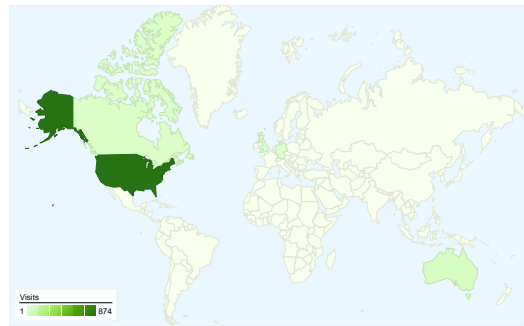

Map Overlay

Traffic Sources Overview

- **Search Engines**
  666.00 (52.24%)
- **Direct Traffic**
  448.00 (35.14%)
- **Referring Sites**
  161.00 (12.63%)

Content Overview

Pages	Pageviews	% Pageviews
/do/view/CTSpedia	521	5.16%
/do/view/StatisticalGraphics/We	297	2.94%
/do/view/CTSpedia/WebHome	295	2.92%
/do/view/StatisticalGraphics/Su	196	1.94%
/do/view/StatisticalGraphics/La	195	1.93%