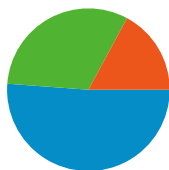

Traffic Sources Overview

- **Search Engines**
  912.00 (51.18%)
- **Direct Traffic**
  565.00 (31.71%)
- **Referring Sites**
  305.00 (17.12%)

Content Overview

Pages	Pageviews	% Pageviews
/do/view/CTSpedia	719	4.42%
/do/view/CTSpedia/WebHome	666	4.10%
/do/view/CTSpedia/StatGraphH	596	3.67%
/do/view/CTSpedia/StatGraphT	306	1.88%
/do/view/CTSpedia/Contributes	270	1.66%