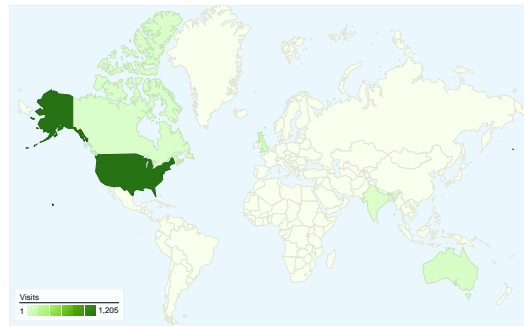

Site Usage

1,782 Visits

56.90% Bounce Rate

16,250 Pageviews

00:04:45 Avg. Time on Site

9.12 Pages/Visit

63.24% % New Visits

Visitors Overview

Visitors
1,229

Map Overlay

Traffic Sources Overview

- **Search Engines**
912.00 (51.18%)
- **Direct Traffic**
565.00 (31.71%)
- **Referring Sites**
305.00 (17.12%)

Content Overview

Pages	Pageviews	% Pageviews
/do/view/CTSpedia	719	4.42%
/do/view/CTSpedia/WebHome	666	4.10%
/do/view/CTSpedia/StatGraphH	596	3.67%
/do/view/CTSpedia/StatGraphT	306	1.88%
/do/view/CTSpedia/Contributes	270	1.66%

All traffic sources sent a total of 1,782 visits

-  **31.71%** Direct Traffic
-  **17.12%** Referring Sites
-  **51.18%** Search Engines

- **Search Engines**
912.00 (51.18%)
- **Direct Traffic**
565.00 (31.71%)
- **Referring Sites**
305.00 (17.12%)

1,782 visits came from 81 countries/territories

Site Usage						
Visits	Pages/Visit	Avg. Time on Site	% New Visits	Bounce Rate		
1,782 % of Site Total: 100.00%	9.12 Site Avg: 9.12 (0.00%)	00:04:45 Site Avg: 00:04:45 (0.00%)	63.36% Site Avg: 63.24% (0.18%)	56.90% Site Avg: 56.90% (0.00%)		
Country/Territory	Visits	Pages/Visit	Avg. Time on Site	% New Visits	Bounce Rate	
United States	1,205	12.35	00:06:04	53.69%	50.21%	
United Kingdom	60	2.28	00:00:50	86.67%	75.00%	
Australia	54	2.20	00:01:34	72.22%	74.07%	
Canada	42	1.62	00:00:48	90.48%	76.19%	
India	35	4.54	00:06:01	85.71%	60.00%	
Germany	34	6.56	00:02:35	52.94%	70.59%	
Netherlands	28	1.54	00:00:49	71.43%	75.00%	
Switzerland	27	1.70	00:02:02	44.44%	77.78%	
Philippines	18	1.61	00:02:22	94.44%	72.22%	