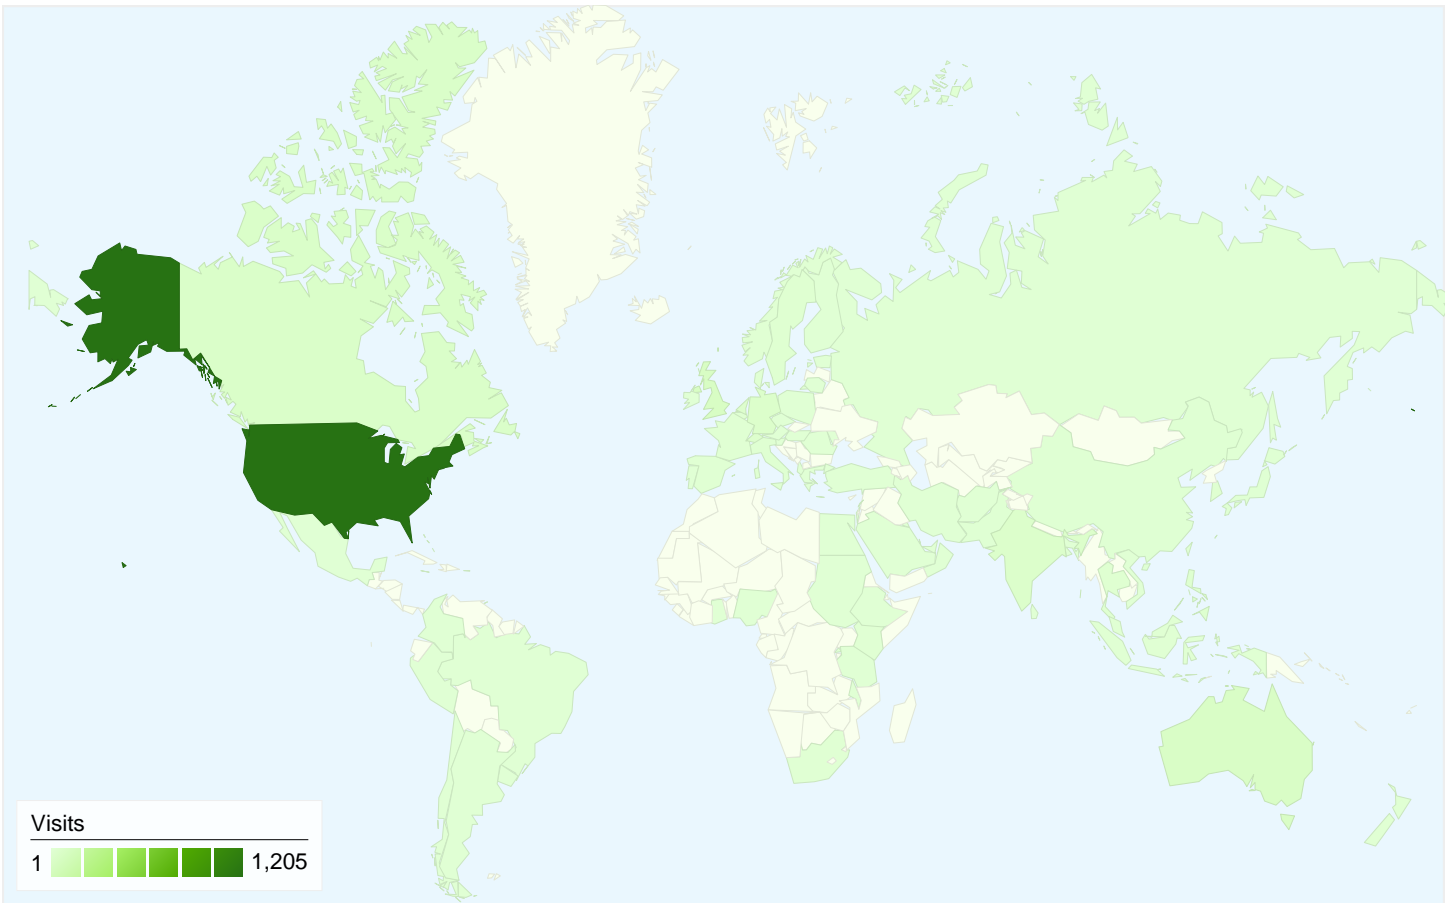

Visitors
1,229

Map Overlay

Traffic Sources Overview

- **Search Engines**
912.00 (51.18%)
- **Direct Traffic**
565.00 (31.71%)
- **Referring Sites**
305.00 (17.12%)

Content Overview

Pages	Pageviews	% Pageviews
/do/view/CTSpedia	719	4.42%
/do/view/CTSpedia/WebHome	666	4.10%
/do/view/CTSpedia/StatGraphH	596	3.67%
/do/view/CTSpedia/StatGraphT	306	1.88%
/do/view/CTSpedia/Contributes	270	1.66%

1,229 people visited this site

 **1,782 Visits**

 **1,229 Absolute Unique Visitors**

 **16,250 Pageviews**

 **9.12 Average Pageviews**

 **00:04:45 Time on Site**

 **56.90% Bounce Rate**

 **63.24% New Visits**

All traffic sources sent a total of 1,782 visits

-  **31.71%** Direct Traffic
-  **17.12%** Referring Sites
-  **51.18%** Search Engines

- **Search Engines**
912.00 (51.18%)
- **Direct Traffic**
565.00 (31.71%)
- **Referring Sites**
305.00 (17.12%)

1,782 visits came from 81 countries/territories

Site Usage						
Visits	Pages/Visit	Avg. Time on Site	% New Visits	Bounce Rate		
1,782 % of Site Total: 100.00%	9.12 Site Avg: 9.12 (0.00%)	00:04:45 Site Avg: 00:04:45 (0.00%)	63.36% Site Avg: 63.24% (0.18%)	56.90% Site Avg: 56.90% (0.00%)		
Country/Territory	Visits	Pages/Visit	Avg. Time on Site	% New Visits	Bounce Rate	
United States	1,205	12.35	00:06:04	53.69%	50.21%	
United Kingdom	60	2.28	00:00:50	86.67%	75.00%	
Australia	54	2.20	00:01:34	72.22%	74.07%	
Canada	42	1.62	00:00:48	90.48%	76.19%	
India	35	4.54	00:06:01	85.71%	60.00%	
Germany	34	6.56	00:02:35	52.94%	70.59%	
Netherlands	28	1.54	00:00:49	71.43%	75.00%	
Switzerland	27	1.70	00:02:02	44.44%	77.78%	
Philippines	18	1.61	00:02:22	94.44%	72.22%	