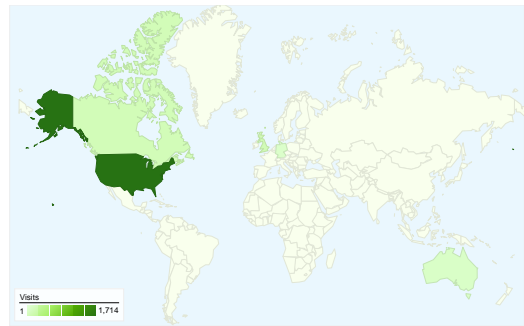

Site Usage

2,890 Visits

70.48% Bounce Rate

7,341 Pageviews

00:02:13 Avg. Time on Site

2.54 Pages/Visit

75.05% % New Visits

Visitors Overview

Visitors
2,322

Map Overlay

Traffic Sources Overview

Content Overview

Pages	Pageviews	% Pageviews
/do/view/CTSpedia	515	7.02%
/do/view/CTSpedia/StatGraphH	235	3.20%
/do/view/CTSpedia/SampleInci	192	2.62%
/do/view/CTSpedia/WebHome	177	2.41%
/do/view/CTSpedia/StudyIncide	157	2.14%

2,322 people visited this site

2,890 Visits

2,322 Absolute Unique Visitors

7,341 Pageviews

2.54 Average Pageviews

00:02:13 Time on Site

70.48% Bounce Rate

75.05% New Visits

2,890 visits came from 103 countries/territories

Site Usage

Country/Territory	Visits	Pages/Visit	Avg. Time on Site	% New Visits	Bounce Rate
Visits 2,890 % of Site Total: 100.00%	Pages/Visit 2.54 Site Avg: 2.54 (0.00%)	Avg. Time on Site 00:02:13 Site Avg: 00:02:13 (0.00%)	% New Visits 75.09% Site Avg: 75.05% (0.05%)	Bounce Rate 70.48% Site Avg: 70.48% (0.00%)	
United States	1,714	2.95	00:02:21	70.30%	68.26%
United Kingdom	153	1.88	00:01:24	86.27%	75.82%
Canada	143	2.00	00:01:53	88.11%	72.03%
Australia	71	1.31	00:00:23	88.73%	81.69%
Germany	53	3.06	00:01:55	79.25%	69.81%
Sweden	52	1.54	00:00:59	80.77%	75.00%
Philippines	44	1.82	00:01:25	86.36%	75.00%
India	44	1.84	00:01:25	97.73%	68.18%
Netherlands	34	1.85	00:01:25	82.35%	58.82%