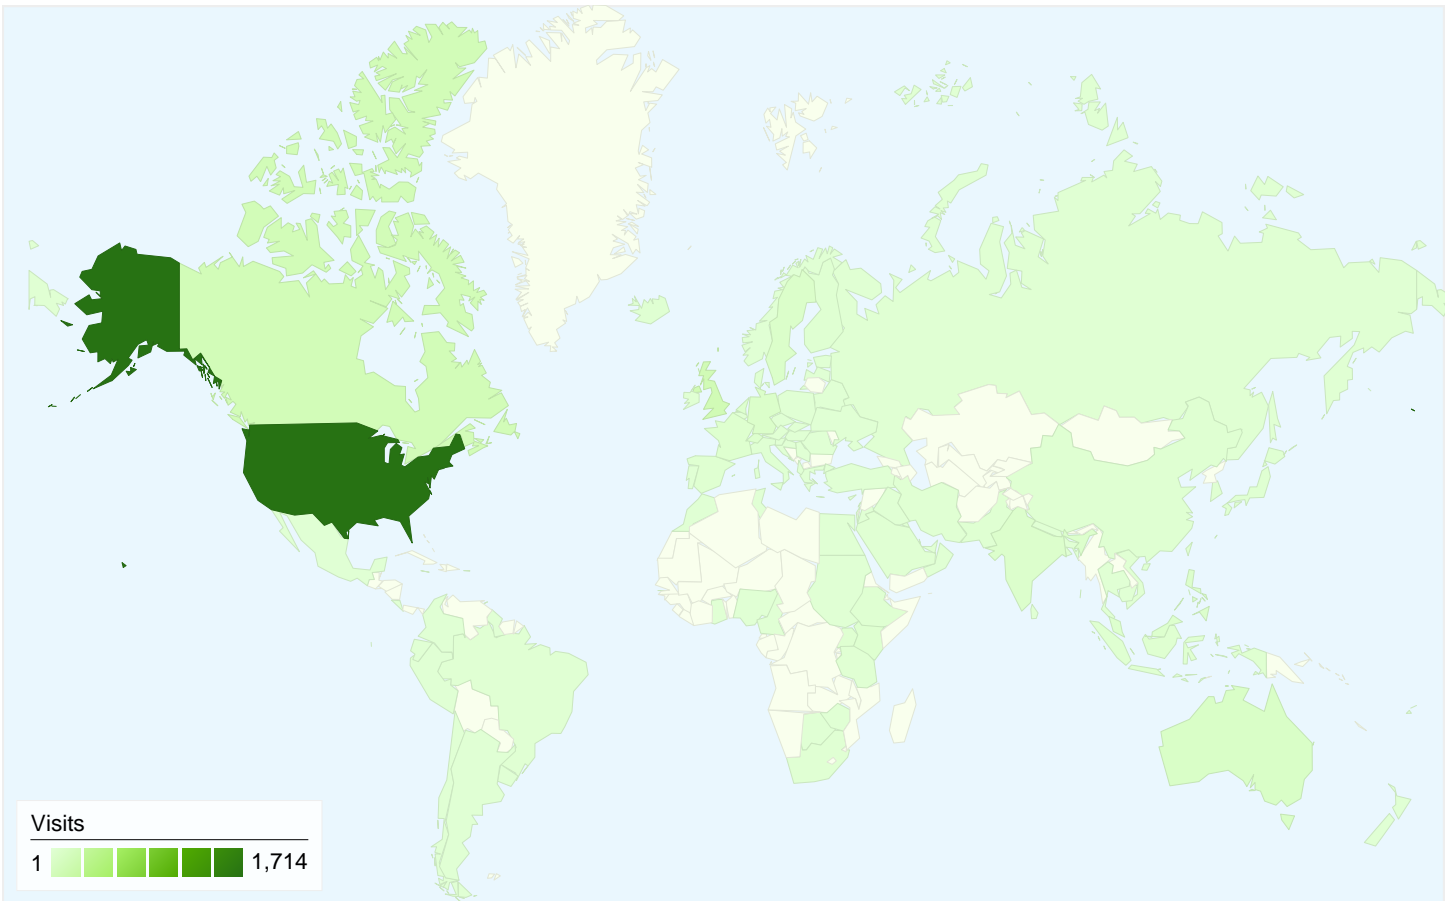

2,322 people visited this site

2,890 Visits

2,322 Absolute Unique Visitors

7,341 Pageviews

2.54 Average Pageviews

00:02:13 Time on Site

70.48% Bounce Rate

75.05% New Visits

Technical Profile

Browser	Visits	% visits
Internet Explorer	1,036	35.85%
Firefox	901	31.18%
Chrome	534	18.48%
Safari	347	12.01%
Mozilla Compatible Agent	22	0.76%

All traffic sources sent a total of 2,890 visits

2,890 visits came from 103 countries/territories

Site Usage

Country/Territory	Visits	Pages/Visit	Avg. Time on Site	% New Visits	Bounce Rate
Visits 2,890 % of Site Total: 100.00%	Pages/Visit 2.54 Site Avg: 2.54 (0.00%)	Avg. Time on Site 00:02:13 Site Avg: 00:02:13 (0.00%)	% New Visits 75.09% Site Avg: 75.05% (0.05%)	Bounce Rate 70.48% Site Avg: 70.48% (0.00%)	
United States	1,714	2.95	00:02:21	70.30%	68.26%
United Kingdom	153	1.88	00:01:24	86.27%	75.82%
Canada	143	2.00	00:01:53	88.11%	72.03%
Australia	71	1.31	00:00:23	88.73%	81.69%
Germany	53	3.06	00:01:55	79.25%	69.81%
Sweden	52	1.54	00:00:59	80.77%	75.00%
Philippines	44	1.82	00:01:25	86.36%	75.00%
India	44	1.84	00:01:25	97.73%	68.18%
Netherlands	34	1.85	00:01:25	82.35%	58.82%