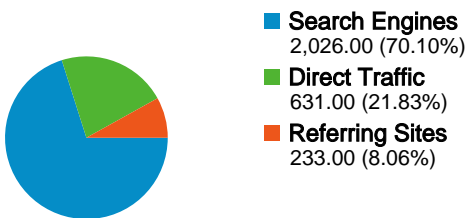

Traffic Sources Overview

Content Overview

Pages	Pageviews	% Pageviews
/do/view/CTSpedia	515	7.02%
/do/view/CTSpedia/StatGraphH	235	3.20%
/do/view/CTSpedia/SampleInci	192	2.62%
/do/view/CTSpedia/WebHome	177	2.41%
/do/view/CTSpedia/StudyIncide	157	2.14%