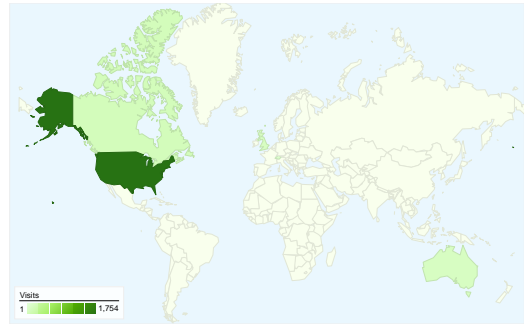

Map Overlay

Traffic Sources Overview

- **Search Engines**
  1,882.00 (67.46%)
- **Direct Traffic**
  651.00 (23.33%)
- **Referring Sites**
  257.00 (9.21%)

Content Overview

Pages	Pageviews	% Pageviews
/do/view/CTSpedia	556	6.36%
/do/view/CTSpedia/StatGraphH	334	3.82%
/do/view/CTSpedia/WebHome	224	2.56%
/do/view/CTSpedia/StudyIncide	186	2.13%
/do/view/CTSpedia/AllGraphical	164	1.87%