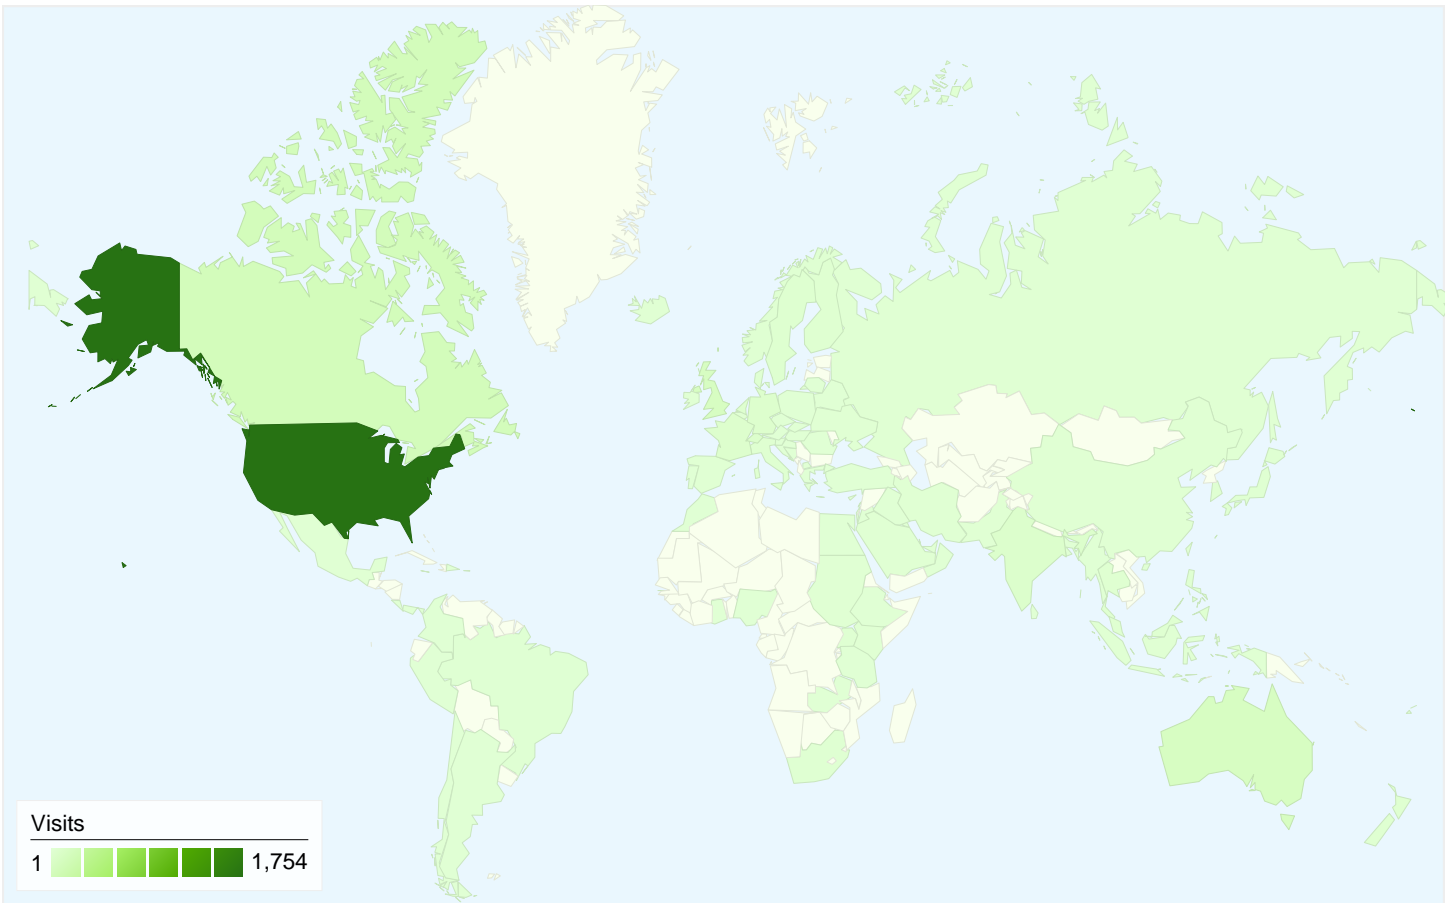

Visitors
2,242

Map Overlay

Traffic Sources Overview

- **Search Engines**
1,882.00 (67.46%)
- **Direct Traffic**
651.00 (23.33%)
- **Referring Sites**
257.00 (9.21%)

Content Overview

| Pages | Pageviews | % Pageviews |
|--------------------------------|-----------|-------------|
| /do/view/CTSpedia | 556 | 6.36% |
| /do/view/CTSpedia/StatGraphH | 334 | 3.82% |
| /do/view/CTSpedia/WebHome | 224 | 2.56% |
| /do/view/CTSpedia/StudyIncide | 186 | 2.13% |
| /do/view/CTSpedia/AllGraphical | 164 | 1.87% |

2,242 people visited this site

2,790 Visits

2,242 Absolute Unique Visitors

8,749 Pageviews

3.14 Average Pageviews

00:02:36 Time on Site

67.17% Bounce Rate

74.23% New Visits

All traffic sources sent a total of 2,790 visits

23.33% Direct Traffic

9.21% Referring Sites

67.46% Search Engines

- Search Engines
1,882.00 (67.46%)
- Direct Traffic
651.00 (23.33%)
- Referring Sites
257.00 (9.21%)

2,790 visits came from 92 countries/territories

Site Usage

| Country/Territory | Visits | Pages/Visit | Avg. Time on Site | % New Visits | Bounce Rate |
|-----------------------|--------------|-------------|-------------------|--------------|-------------|
| United States | 1,754 | 3.66 | 00:03:05 | 68.47% | 63.91% |
| Canada | 133 | 1.93 | 00:01:26 | 88.72% | 72.93% |
| United Kingdom | 97 | 1.46 | 00:00:29 | 93.81% | 77.32% |
| Australia | 96 | 2.25 | 00:02:18 | 89.58% | 76.04% |
| Switzerland | 47 | 3.98 | 00:03:35 | 51.06% | 53.19% |
| India | 47 | 1.36 | 00:00:40 | 87.23% | 78.72% |
| Germany | 40 | 4.45 | 00:01:44 | 72.50% | 65.00% |
| France | 38 | 1.89 | 00:00:42 | 55.26% | 68.42% |
| Netherlands | 28 | 1.43 | 00:00:26 | 89.29% | 71.43% |